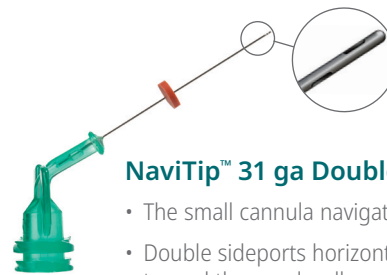

NaviTip™ 29 ga Single Sideport Tip

- Designed to direct the flow of chemistry through the sideport of the tip before flowing down into the area of the apex, thus reducing the risk of product extrusion
- Flexible, stainless steel cannula easily navigates curved canals

Note: UltraCal™ XS calcium hydroxide paste should only be used with NaviTip 29 ga Single Sideport tips.

NaviTip™ 30 ga FX™ Tip

- Brush tip scrubs, cleans, and irrigates simultaneously
- Flexible cannula easily navigates curved canals
- Listed as an "EXCELLENT" product by a prominent independent research institute*

*Clinical Research Associates Newsletter, Volume 29, Issue 1, January 2005.

LOK-TITE™	Tip length	20pk
30 ga - 0.0118" NaviTip FX	17 mm	1452
30 ga - 0.0118" NaviTip FX	25 mm	1454

NaviTip™ 31 ga Double Sideport Irrigator Tip

- The small cannula navigates the most intricate canals
- Double sideports horizontally express irrigant toward the canal walls, not the apex

LOK-TITE™	Tip length	20pk	50pk
31 ga - 0.0098" NaviTip	21 mm	5121	5122
31 ga - 0.0098" NaviTip	27 mm	5123	5124