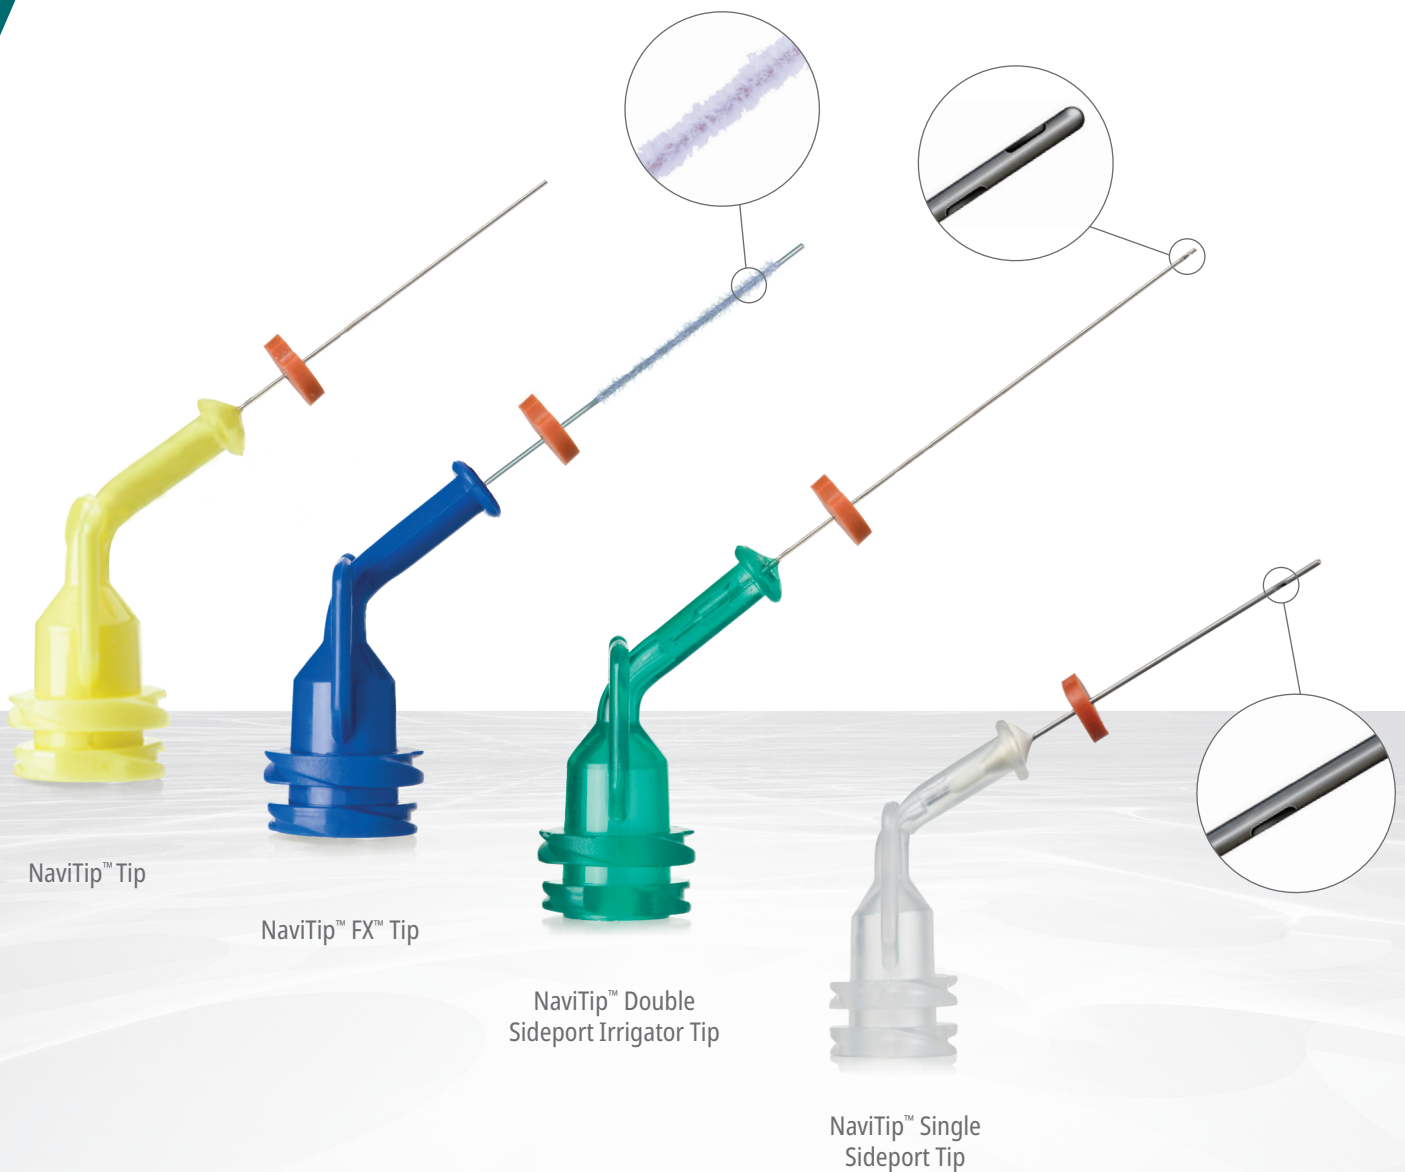

NaviTip™ Delivery Tips

When it comes to root canals,
Ultradent is with you every step of the way.

NaviTip™ Tip

NaviTip™ FX™ Tip

NaviTip™ Double
Sideport Irrigator Tip

NaviTip™ Single
Sideport Tip

Controlled Delivery

Ultradent's NaviTip tips provide the optimal irrigant delivery for every step in a root canal procedure. Unlike traditional irrigation tips, the cannula of each NaviTip tip is slightly rigid through the base and center, but flexible at the tip to allow for easy navigation of curved canals and precise delivery of irrigants short of the apex.

NaviTip™ 29 ga Single Sideport Tip

- Designed to direct the flow of chemistry through the sideport of the tip before flowing down into the area of the apex, thus reducing the risk of product extrusion
- Flexible, stainless steel cannula easily navigates curved canals

NaviTip™ Tips Adapt to Your Style

NaviTip tips deliver low-viscosity materials exactly where they are needed—even in the smallest canals.

The double sideport openings in the NaviTip 31 ga Double Sideport Irrigator tip allow your irrigant to be safely expressed against the canal walls rather than toward—or even through—the foramen.