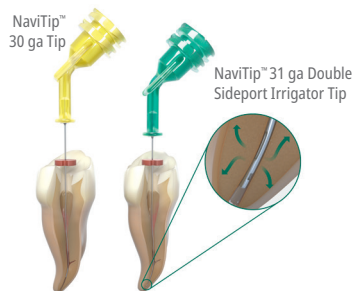

NaviTip™ 29 ga Single Sideport Tip

- Designed to direct the flow of chemistry through the sideport of the tip before flowing down into the area of the apex, thus reducing the risk of product extrusion
- Flexible, stainless steel cannula easily navigates curved canals

*Clinical Research Associates Newsletter, Volume 29, Issue 1, January 2005.

LOK-TITE™	Tip length	20pk
30 ga - 0.0118" NaviTip FX	17 mm	1452
30 ga - 0.0118" NaviTip FX	25 mm	1454

NaviTip™ 31 ga Double Sideport Irrigator Tip

- The small cannula navigates the most intricate canals
- Double sideports horizontally express irrigant toward the canal walls, not the apex

LOK-TITE™	Tip length	20pk	50pk
31 ga - 0.0098" NaviTip	21 mm	5121	5122
31 ga - 0.0098" NaviTip	27 mm	5123	5124

NaviTip™ Tips Adapt to Your Style

NaviTip tips deliver low-viscosity materials exactly where they are needed—even in the smallest canals.

The double sideport openings in the NaviTip 31 ga Double Sideport Irrigator tip allow your irrigant to be safely expressed against the canal walls rather than toward—or even through—the foramen.