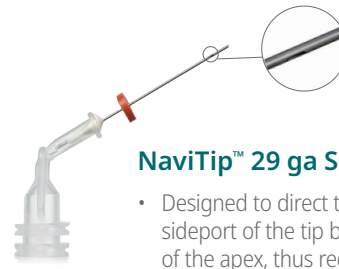

Ultradent's NaviTip tips provide the optimal irrigant delivery for every step in a root canal procedure. Unlike traditional irrigation tips, the cannula of each NaviTip tip is slightly rigid through the base and center, but flexible at the tip to allow for easy navigation of curved canals and precise delivery of irrigants short of the apex.

NaviTip™

NaviTip™ 29 ga or 30 ga Tip

- Controlled delivery anywhere in the canal
- Flexible cannula easily navigates curved canals

LOK-TITE™	Tip length	20pk	50pk
29 ga - 0.0129" NaviTip	27 mm	5115	1377
29 ga - 0.0129" NaviTip	25 mm	5114	1376
29 ga - 0.0129" NaviTip	21 mm	5113	1374
29 ga - 0.0129" NaviTip	17 mm	5112	1378
29 ga-29 ga NaviTips	27-17 mm	5116	1379
30 ga - 0.0118" NaviTip	27 mm	1354	1424
30 ga - 0.0118" NaviTip	25 mm	1250	1423
30 ga - 0.0118" NaviTip	21 mm	1349	1422
30 ga - 0.0118" NaviTip	17 mm	1249	1421
30 ga-30 ga NaviTips	27-17 mm	1351	3319

NaviTip™ 29 ga Single Sideport Tip

- Designed to direct the flow of chemistry through the sideport of the tip before flowing down into the area of the apex, thus reducing the risk of product extrusion
- Flexible, stainless steel cannula easily navigates curved canals